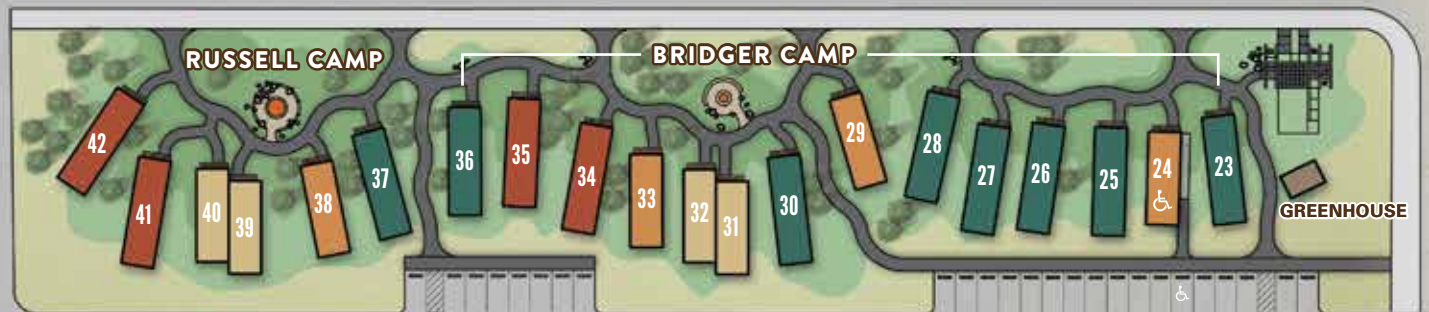

# Style • Convenience • Location

201 Grizzly Avenue • West Yellowstone, MT 59758 • 877.404.4579 • 406.646.7075

[ExplorerCabinsAtYellowstone.com](http://ExplorerCabinsAtYellowstone.com)

**YELLOWSTONE**  
FARE HOTEL  
201 Grizzly Avenue  
Summer Cabin Check-In Here

GRIZZLY AVENUE

S. CANYON STREET

ALLEY

ALLEY

## LEGEND

-   
CHECK-IN /  
FRONT DESK
-   
MONTANA  
CABINS
-   
OLD FAITHFUL  
CABINS
-   
YELLOWSTONE  
CABINS (K/Q)
-   
YELLOWSTONE  
CABINS (K/BB)
-   
PARKING AND  
ADA CABINS
-   
FIRE PIT

**GRAY WOLF INN & SUITES**