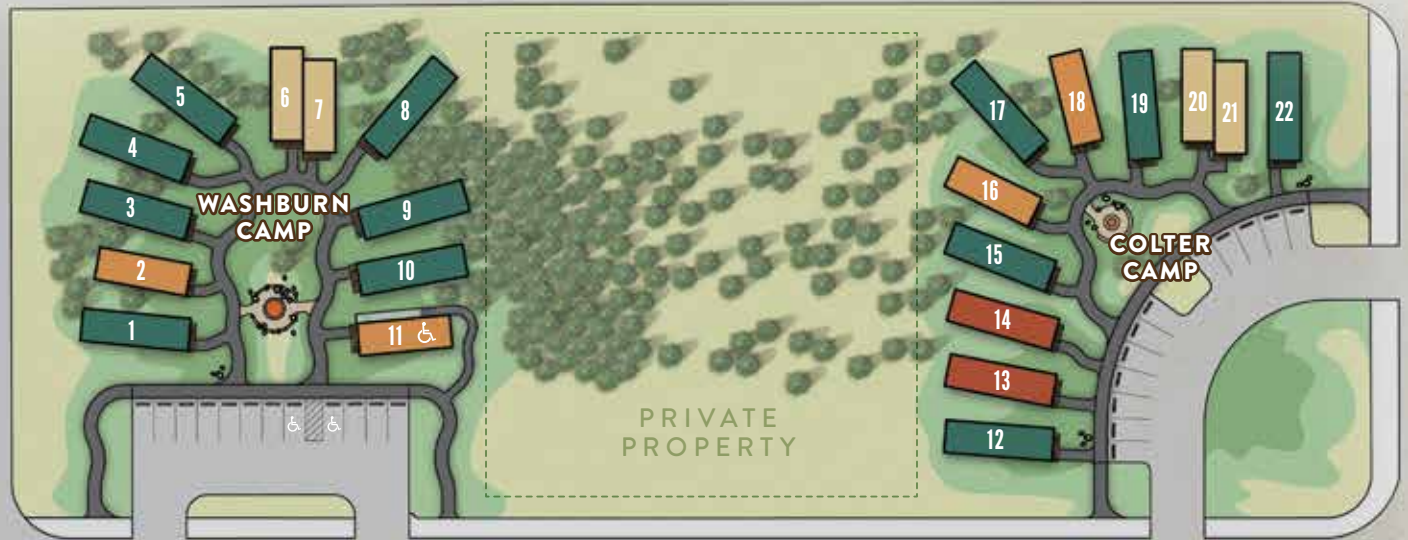

# Style • Convenience • Location

201 Grizzly Avenue • West Yellowstone, MT 59758 • 877.404.4579 • 406.646.7075

[ExplorerCabinsAtYellowstone.com](http://ExplorerCabinsAtYellowstone.com)

**YELLOWSTONE**  
FARE HOTEL  
201 Grizzly Avenue  
Summer Cabin Check-In Here

GRIZZLY AVENUE

S. CANYON STREET

ALLEY

ALLEY

## LEGEND

-   
CHECK-IN /  
FRONT DESK
-   
MONTANA  
CABINS
-   
OLD FAITHFUL  
CABINS
-   
YELLOWSTONE  
CABINS (K/Q)
-   
YELLOWSTONE  
CABINS (K/BB)
-   
PARKING AND  
ADA CABINS
-   
FIRE PIT

**GRAY WOLF INN & SUITES**

250 South Canyon Street  
Winter Cabin Check-In Here

Exact pathway location, cabin types and property amenities may have changed since the printing of this map.

©2019 DNC Parks and Resorts at Yellowstone